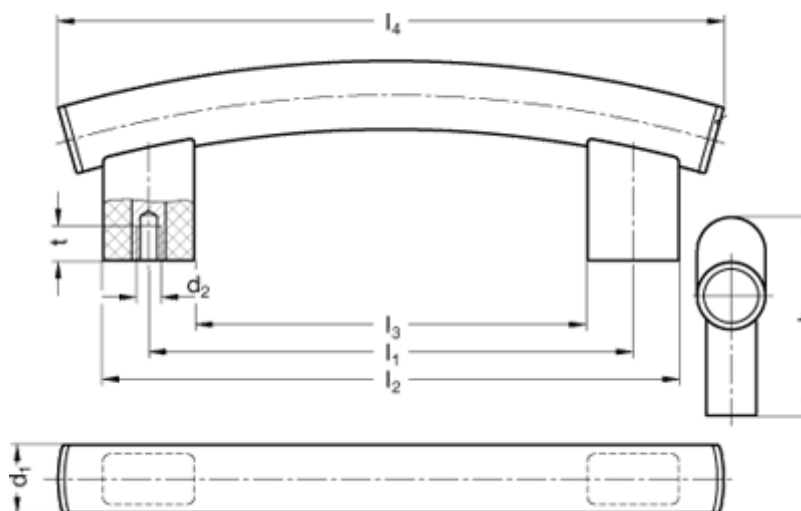

Article number: 20684400

Description: E+G Arch-shaped handle
GN 666.4-30-M8-400-EL

Measures

b = 22	t = 15
d1 = 30	
d2 = M 8	
h = 90	
l1 = 400	
l2 = 440	
l3 = 360	
l4 = 480	